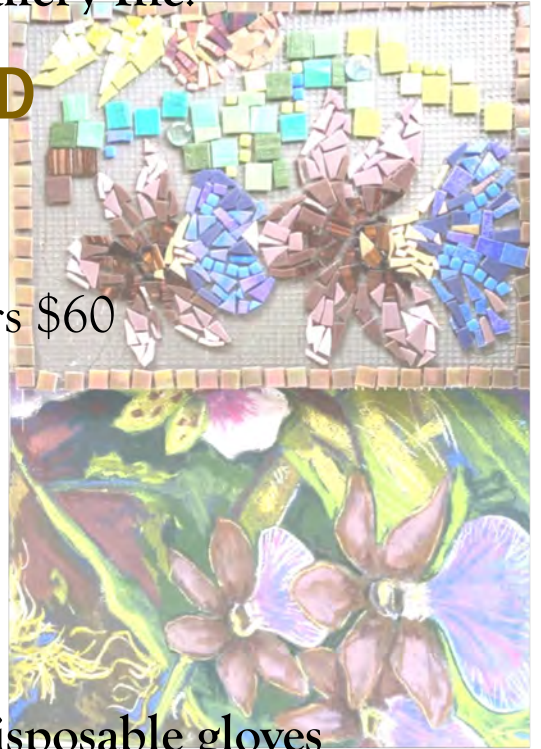

MATERIALS PROVIDED

9.30am—4pm

Cost FOHacaRG members \$60

Non-Members \$65

2ND MOSAIC WORKSHOP—JUNE 16TH,

Stan Stevens Studio, Deerubbin Centre,
300 George Street, Windsor, NSW

Participants:

wear old clothes, bring disposable gloves